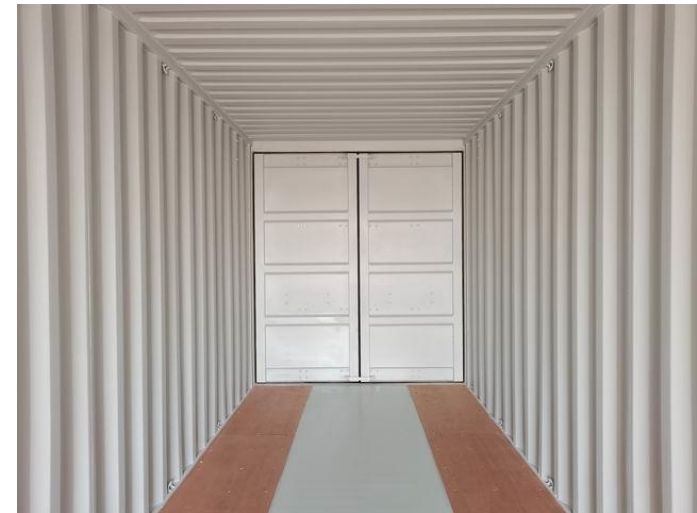

40' HC DD (Double Door) Container

with Easy Open Door (EOD)

40' HC DD (Double Door) Container - Measurements

with Easy Open Door (EOD)

External

L: 40'0"

W: 8'0"

H: 9'6"